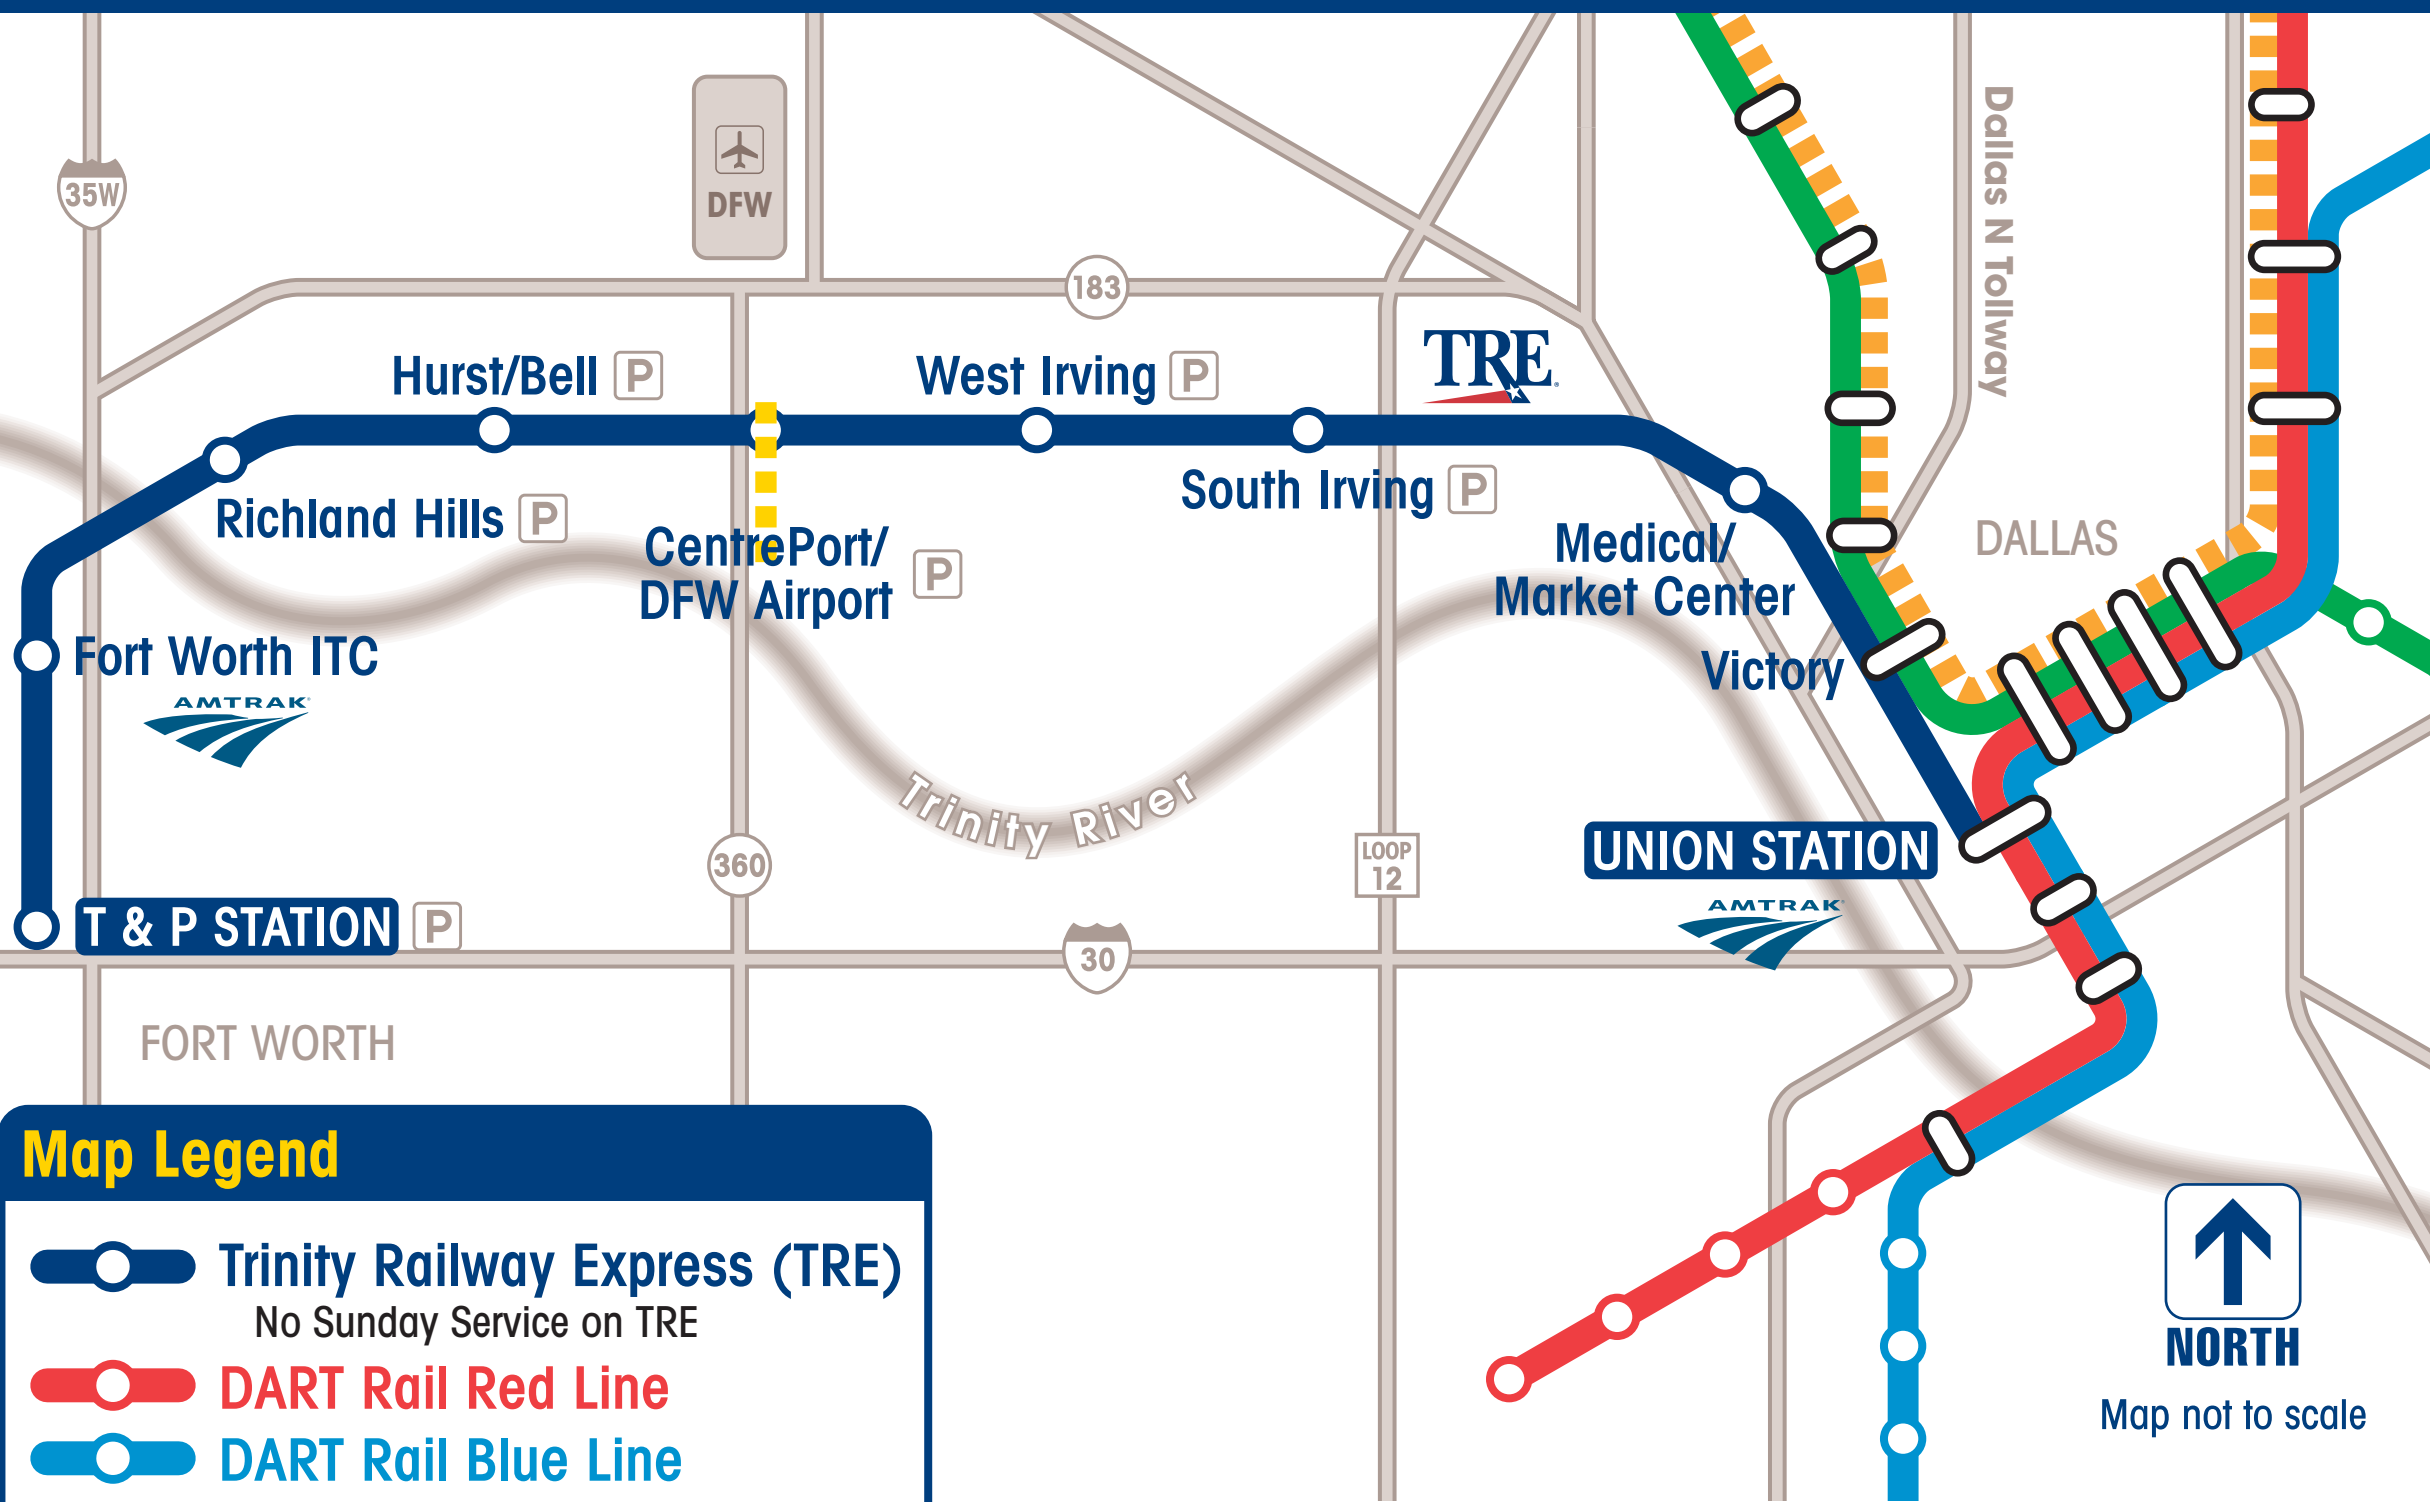

Trinity Railway Express

Map Legend

- Trinity Railway Express (TRE)
No Sunday Service on TRE
- DART Rail Red Line
- DART Rail Blue Line
- DART Rail Green Line
- DART Rail Orange Line
Selected Weekday Trips Only
- TRE Fare Zone Boundary
- Parking Available

NORTH

Map not to scale