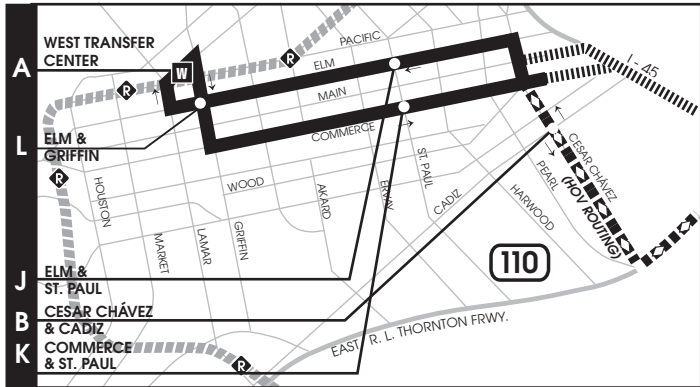

DOWNTOWN AREA ENLARGED TO SHOW ROUTING

MAP LEGEND

- Selected Trips
- Local Service
- Rail Service and Station
- Non Stop
- HOV Trips
- Transfer Point to Route Indicated
- Points of Interest
- West Transfer Center
- Line Up

SEE INSET MAP FOR DOWNTOWN ROUTING

I
H
G
F
E
D
C