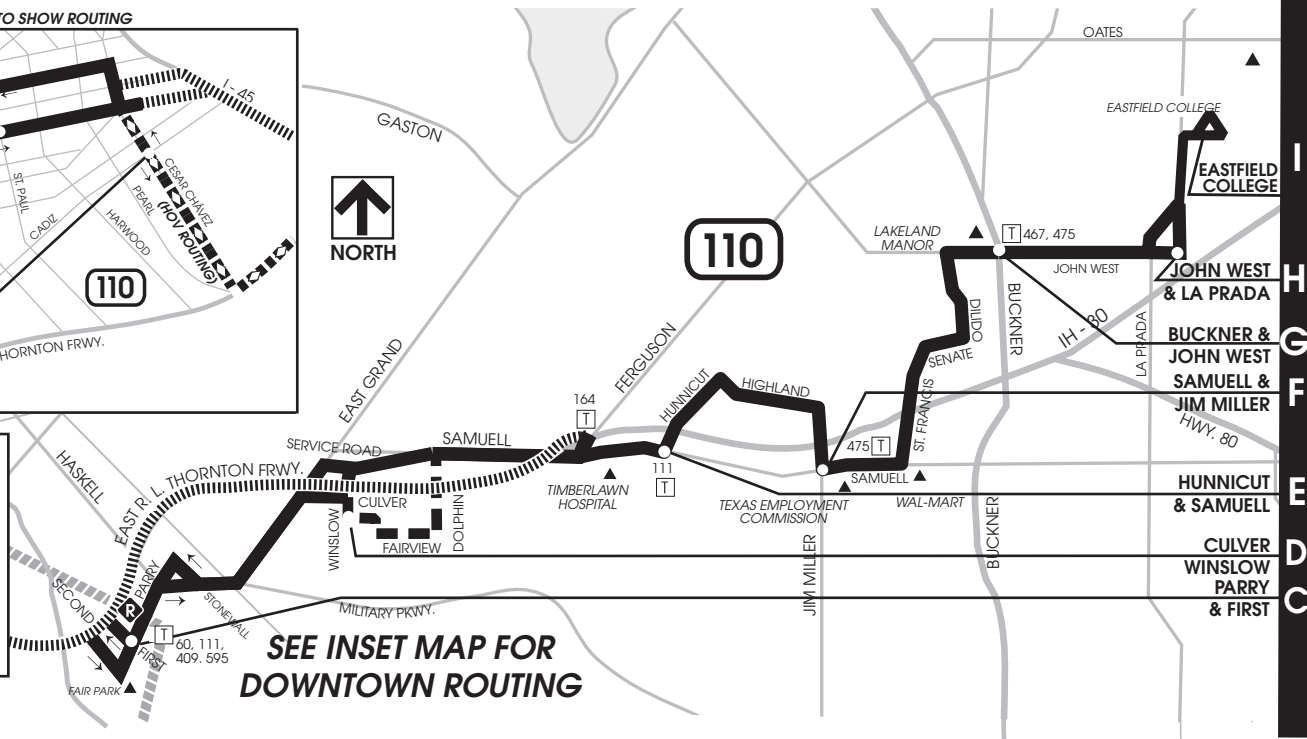

DOWNTOWN AREA ENLARGED TO SHOW ROUTING

MAP LEGEND

- Selected Trips
- Local Service
- Rail Service and Station
- Non Stop
- HOV Trips
- Transfer Point to Route Indicated
- Points of Interest
- West Transfer Center
- Line Up

SEE INSET MAP FOR DOWNTOWN ROUTING

I
H
G
F
E
D
C