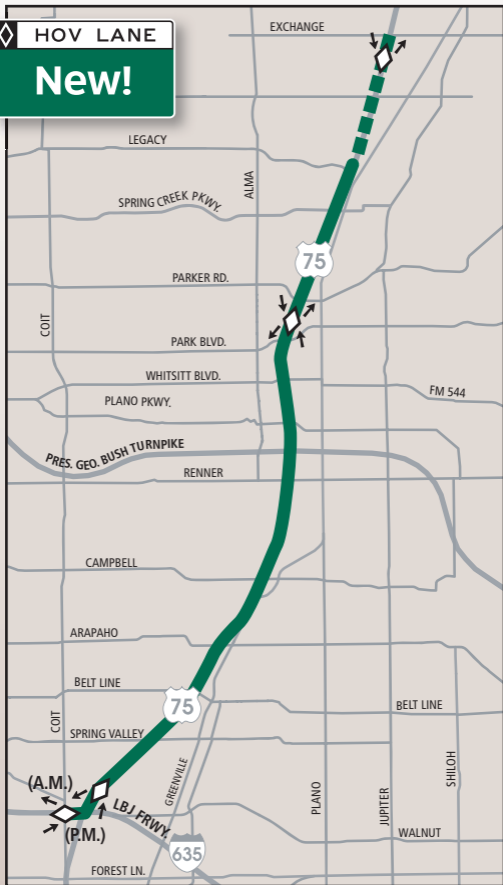

Central Expressway (US 75) HOV Lanes

Midpark Road to Exchange Parkway (approximately 14 miles); 24-hour operation in both directions

Save 13 minutes on your roundtrip commute.

◆ HOV LANE
New!

Legend

Entrance and/or exit

Outside DART service area