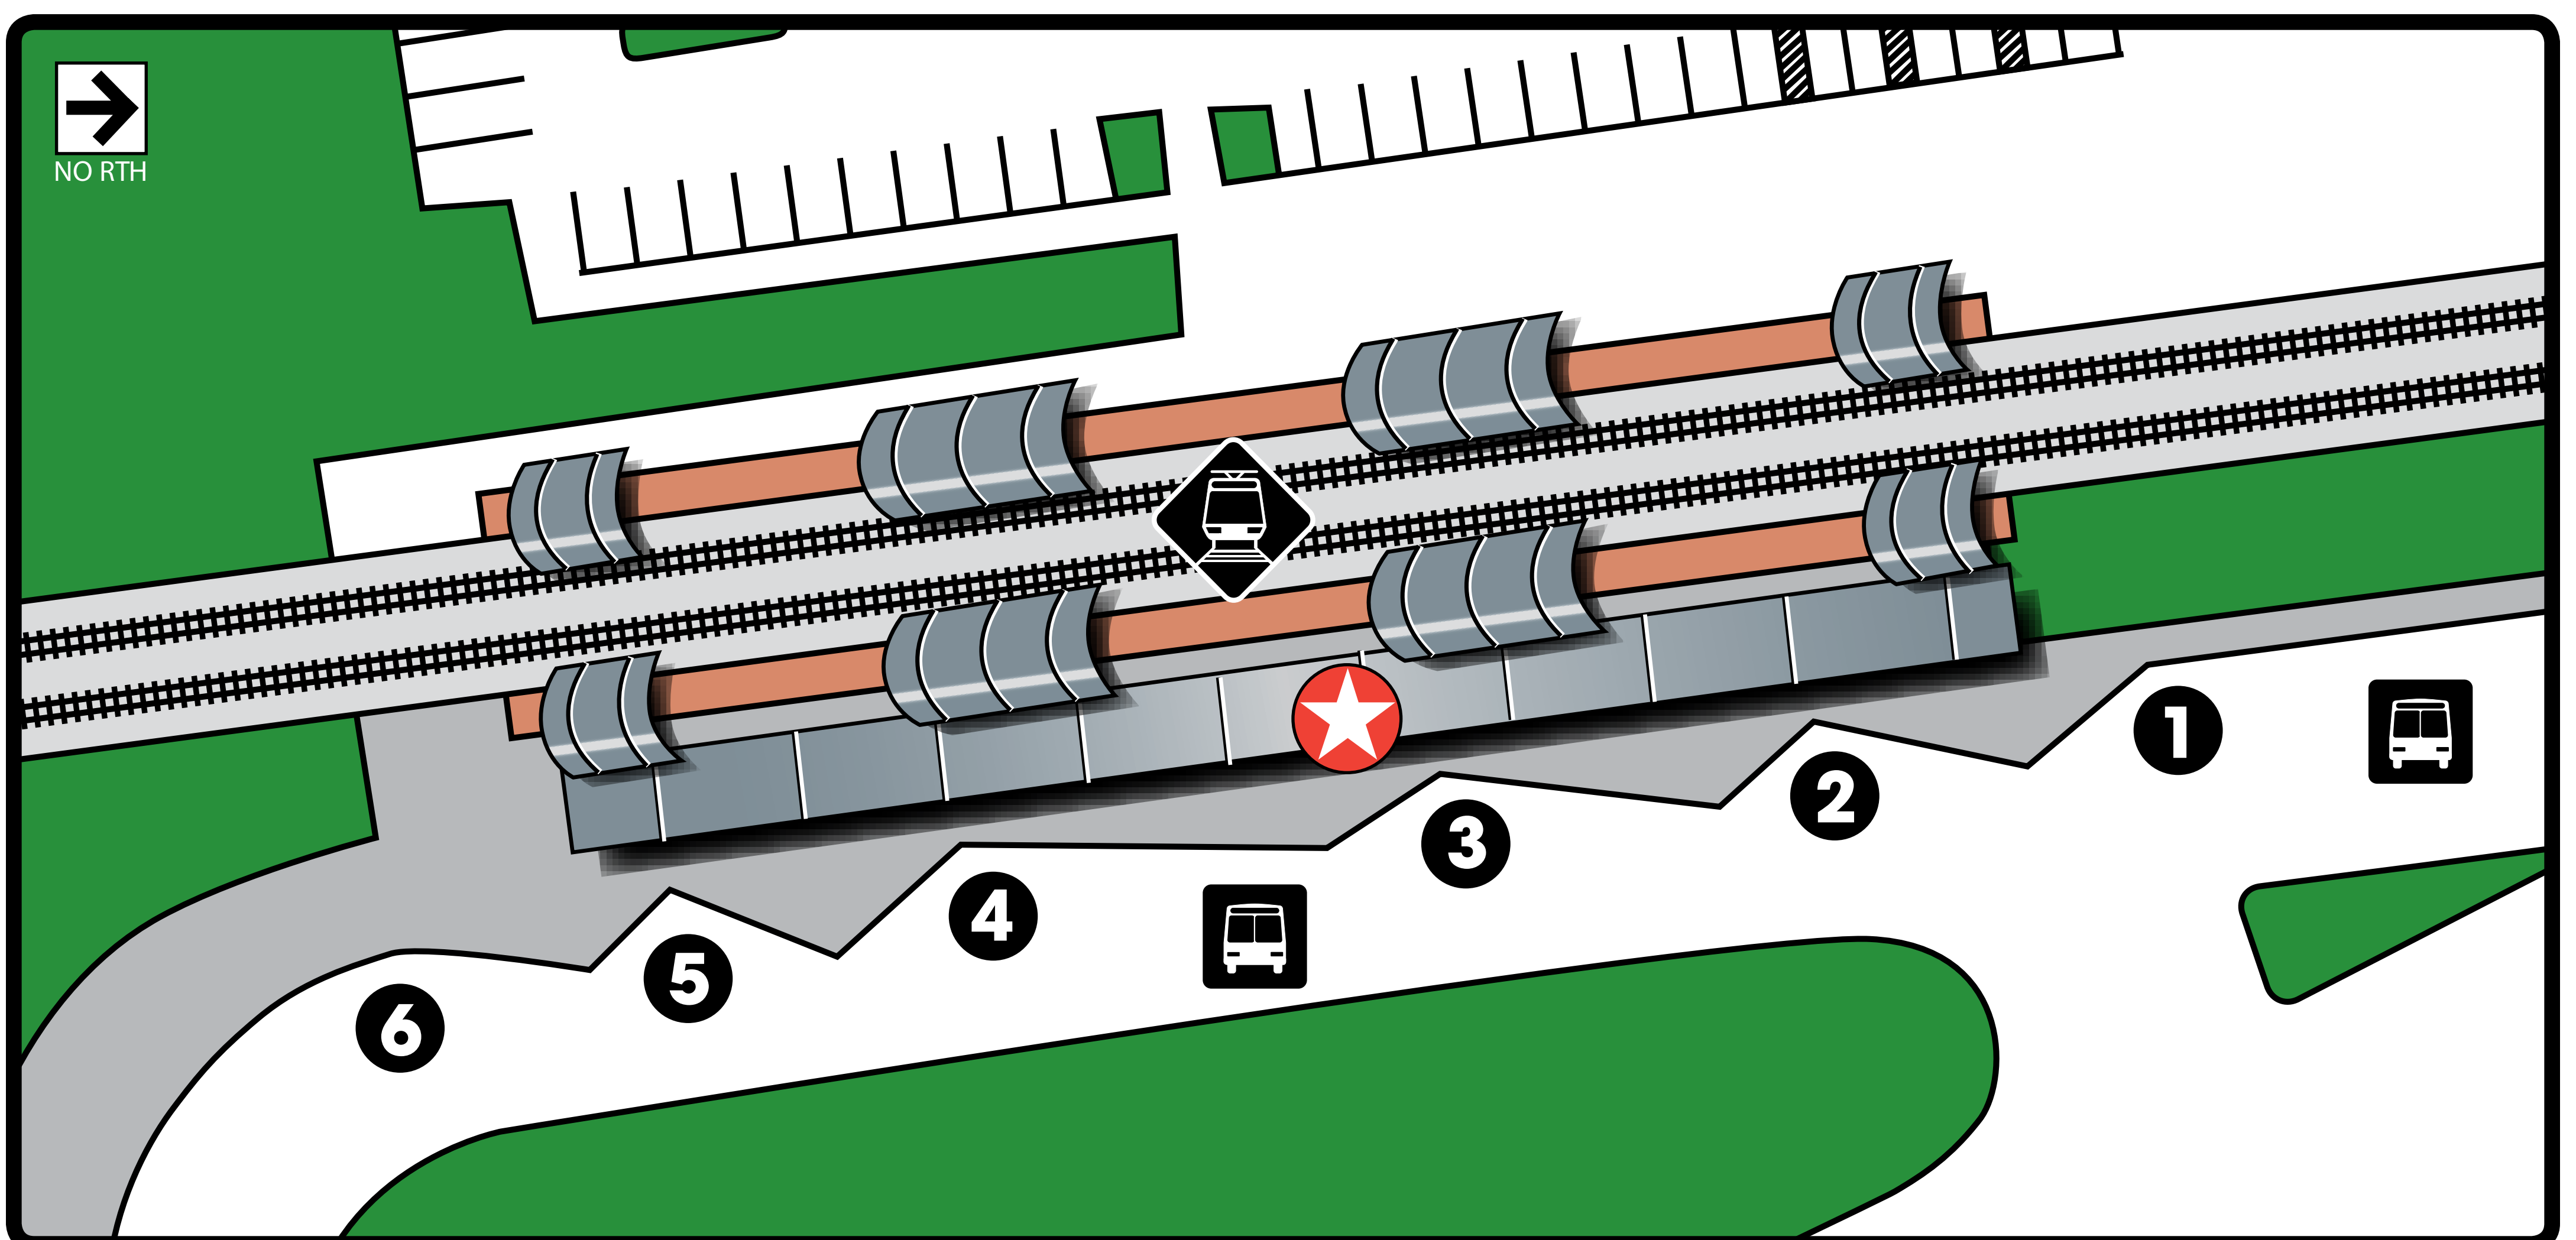

Ledbetter Station

Legend

- You are here
- Schedules and Restrooms
- Rail Station Platform
- Bus Departures
- Ticket Vending Machine
- Parking
- Stairs
- Bike Locker

Where to Board Bus

- 1** 466
- 2** 405, Rail Disruption Shuttle
- 3** 415
- 4** 554
- 5** 515, 553
- 6** 444, Paratransit