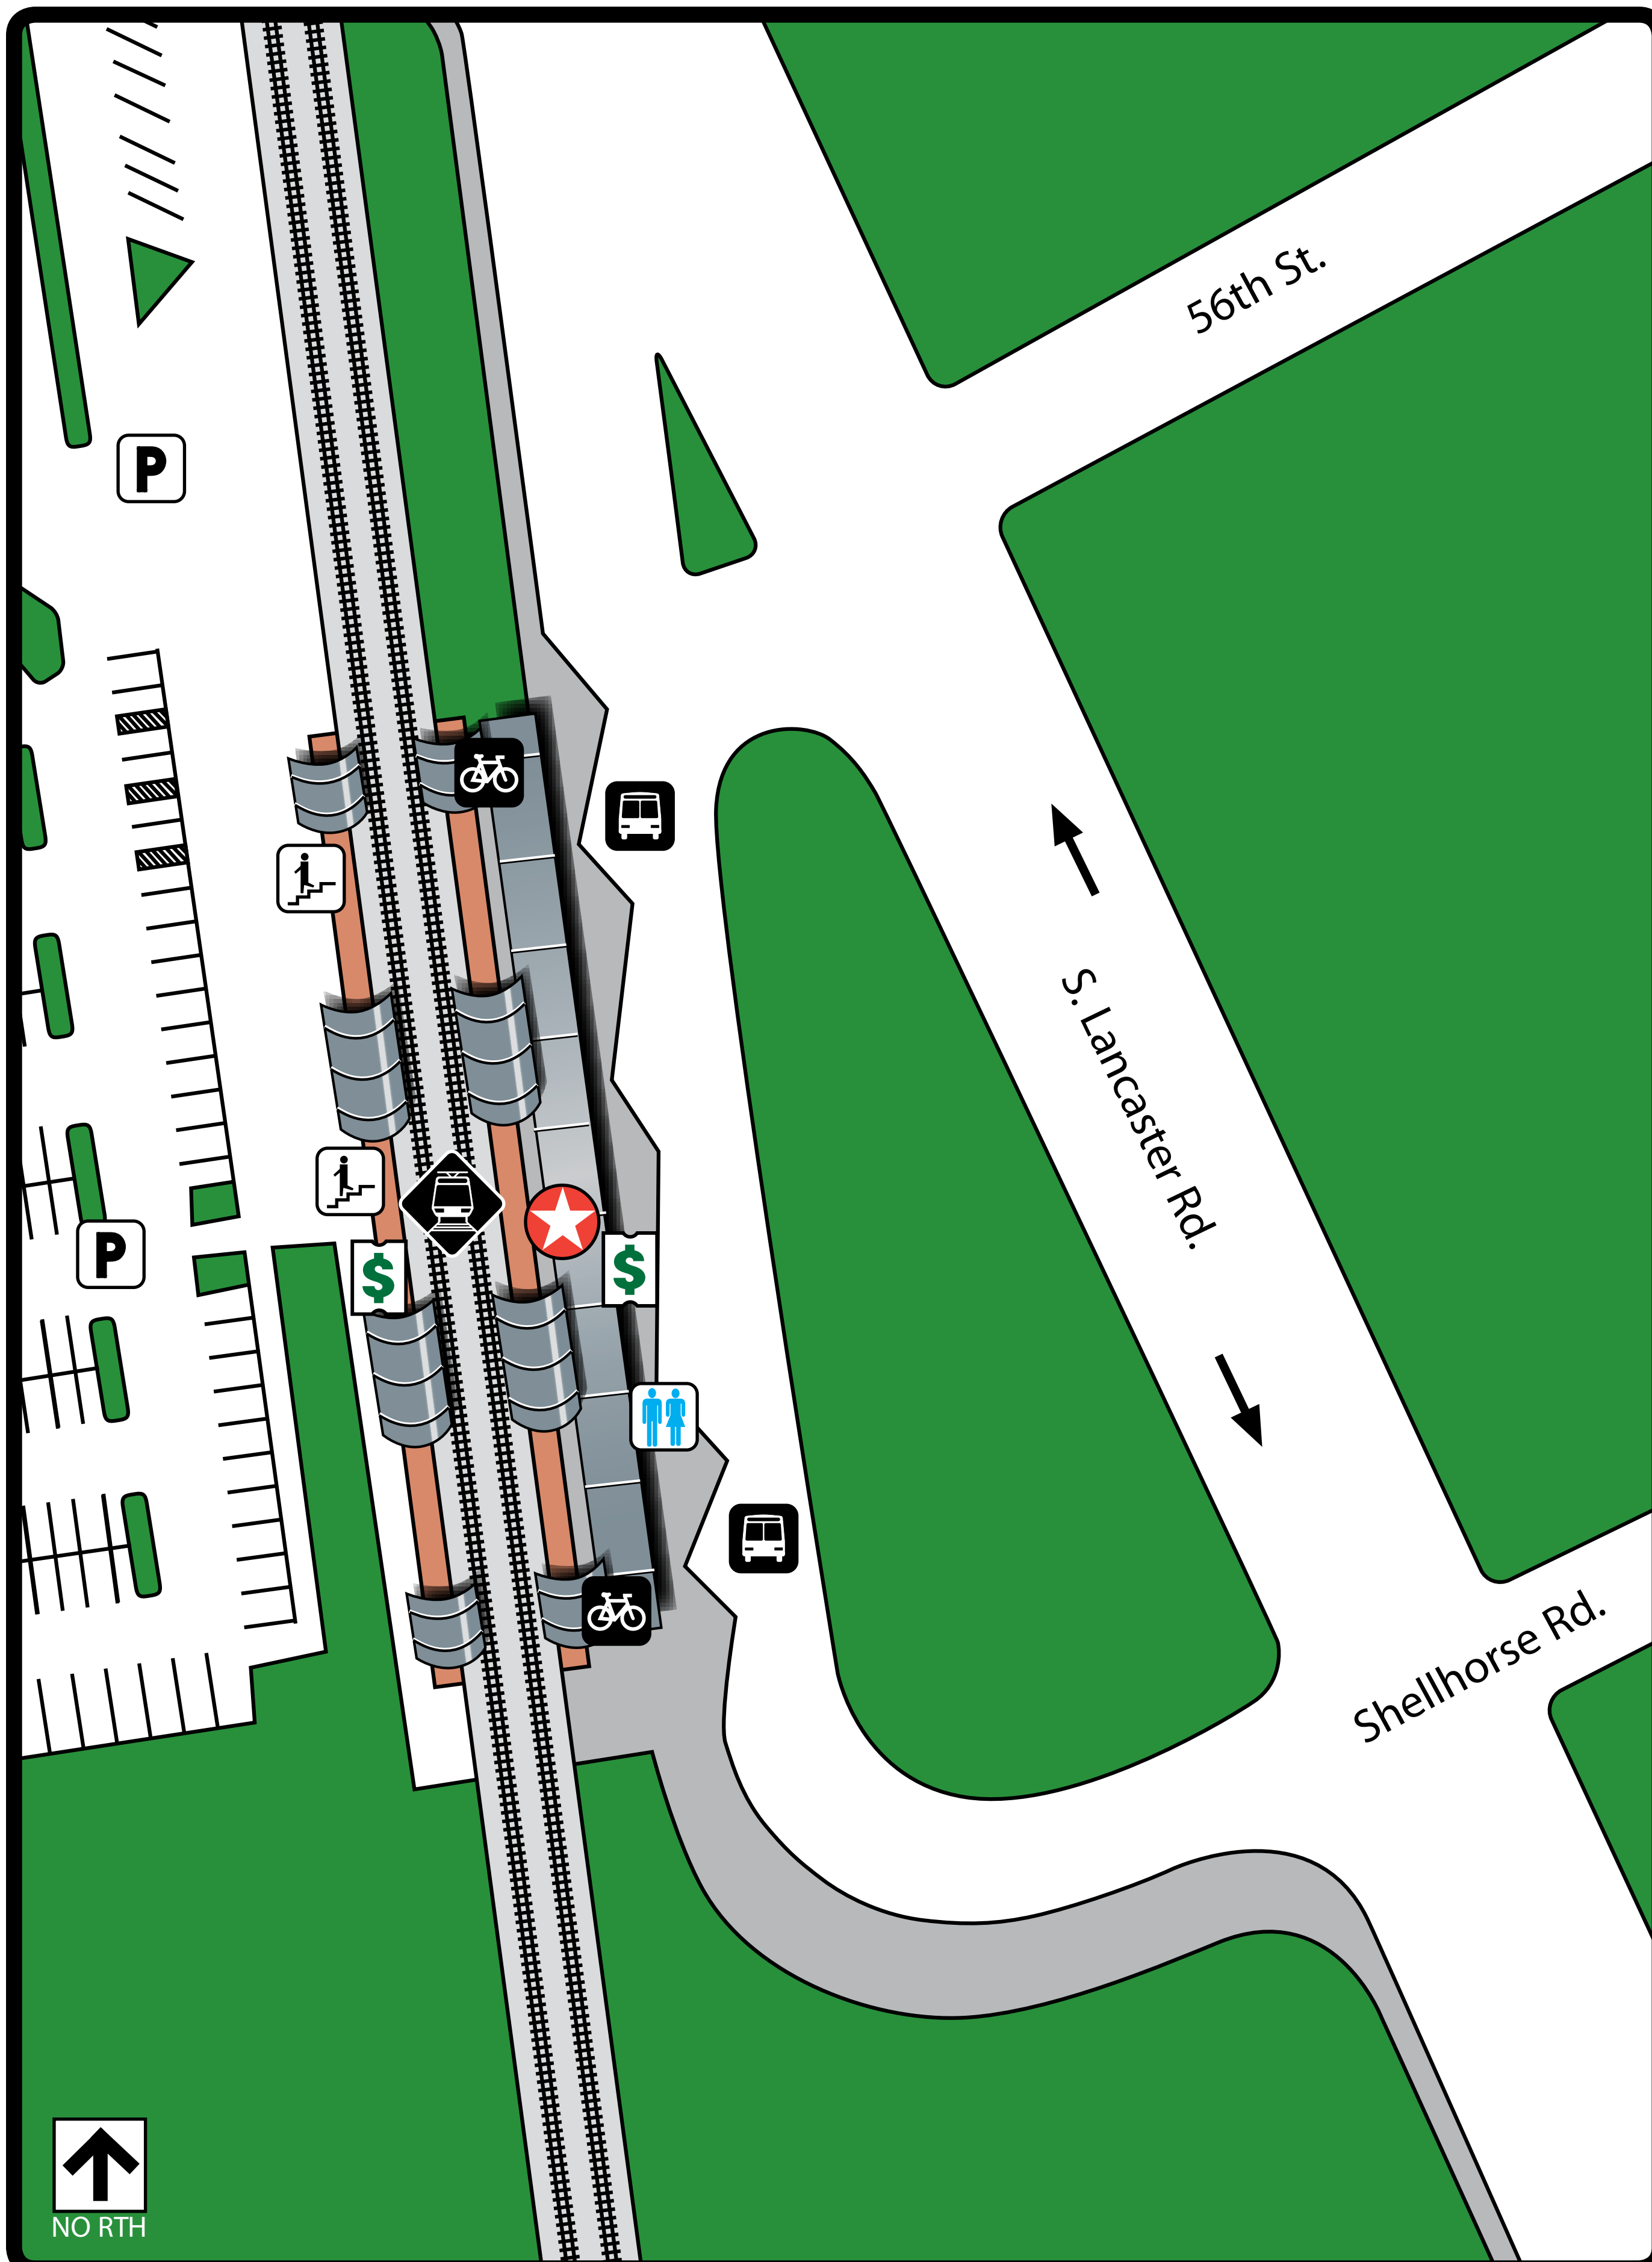

Ledbetter Station

Legend

- You are here
- Schedules and Restrooms
- Rail Station Platform
- Bus Departures
- Ticket Vending Machine
- Parking
- Stairs
- Bike Locker

Where to Board Bus

- 1** 466
- 2** 405, Rail Disruption Shuttle
- 3** 415
- 4** 554
- 5** 515, 553
- 6** 444, Paratransit