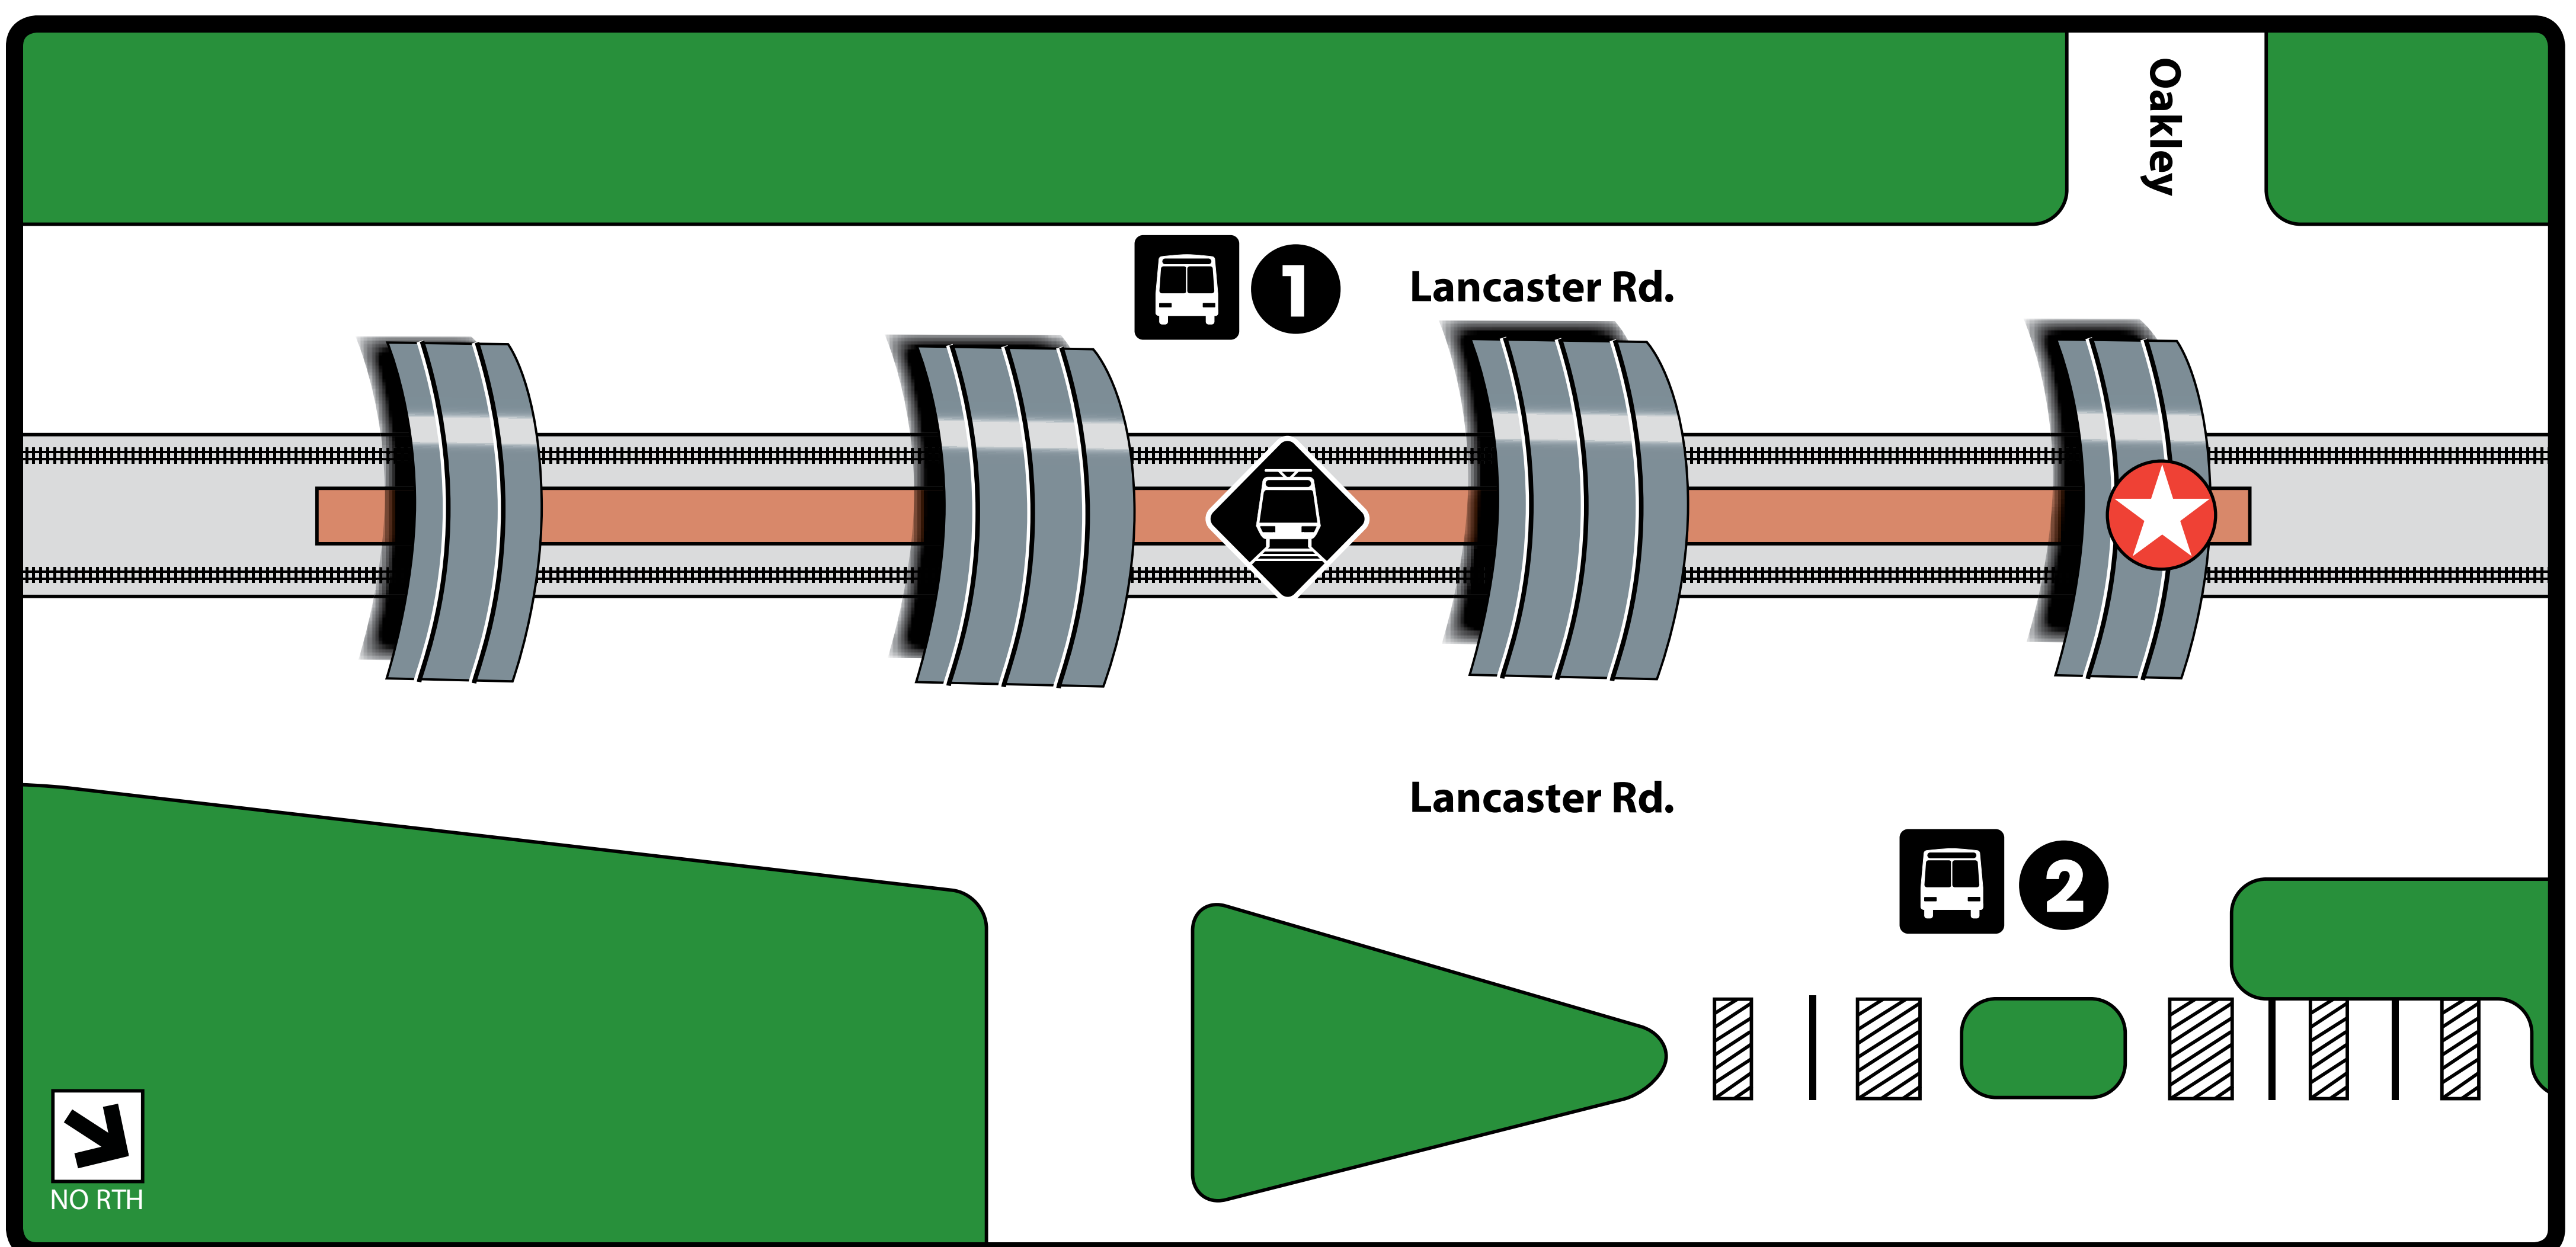

Kiest Station

Legend

- You are here
- Rail Station Platform
- Bus Departures
- Ticket Vending Machine
- Parking

Where to Board Bus

- 1** 405 Ledbetter Station, 444 Ledbetter Station, Rail Disruption Shuttle
- 2** 405 Parkland Station, 444 Cockrell Hill, 522 Zoo Station, 541 Fawn Valley, Paratransit, Rail Disruption Shuttle