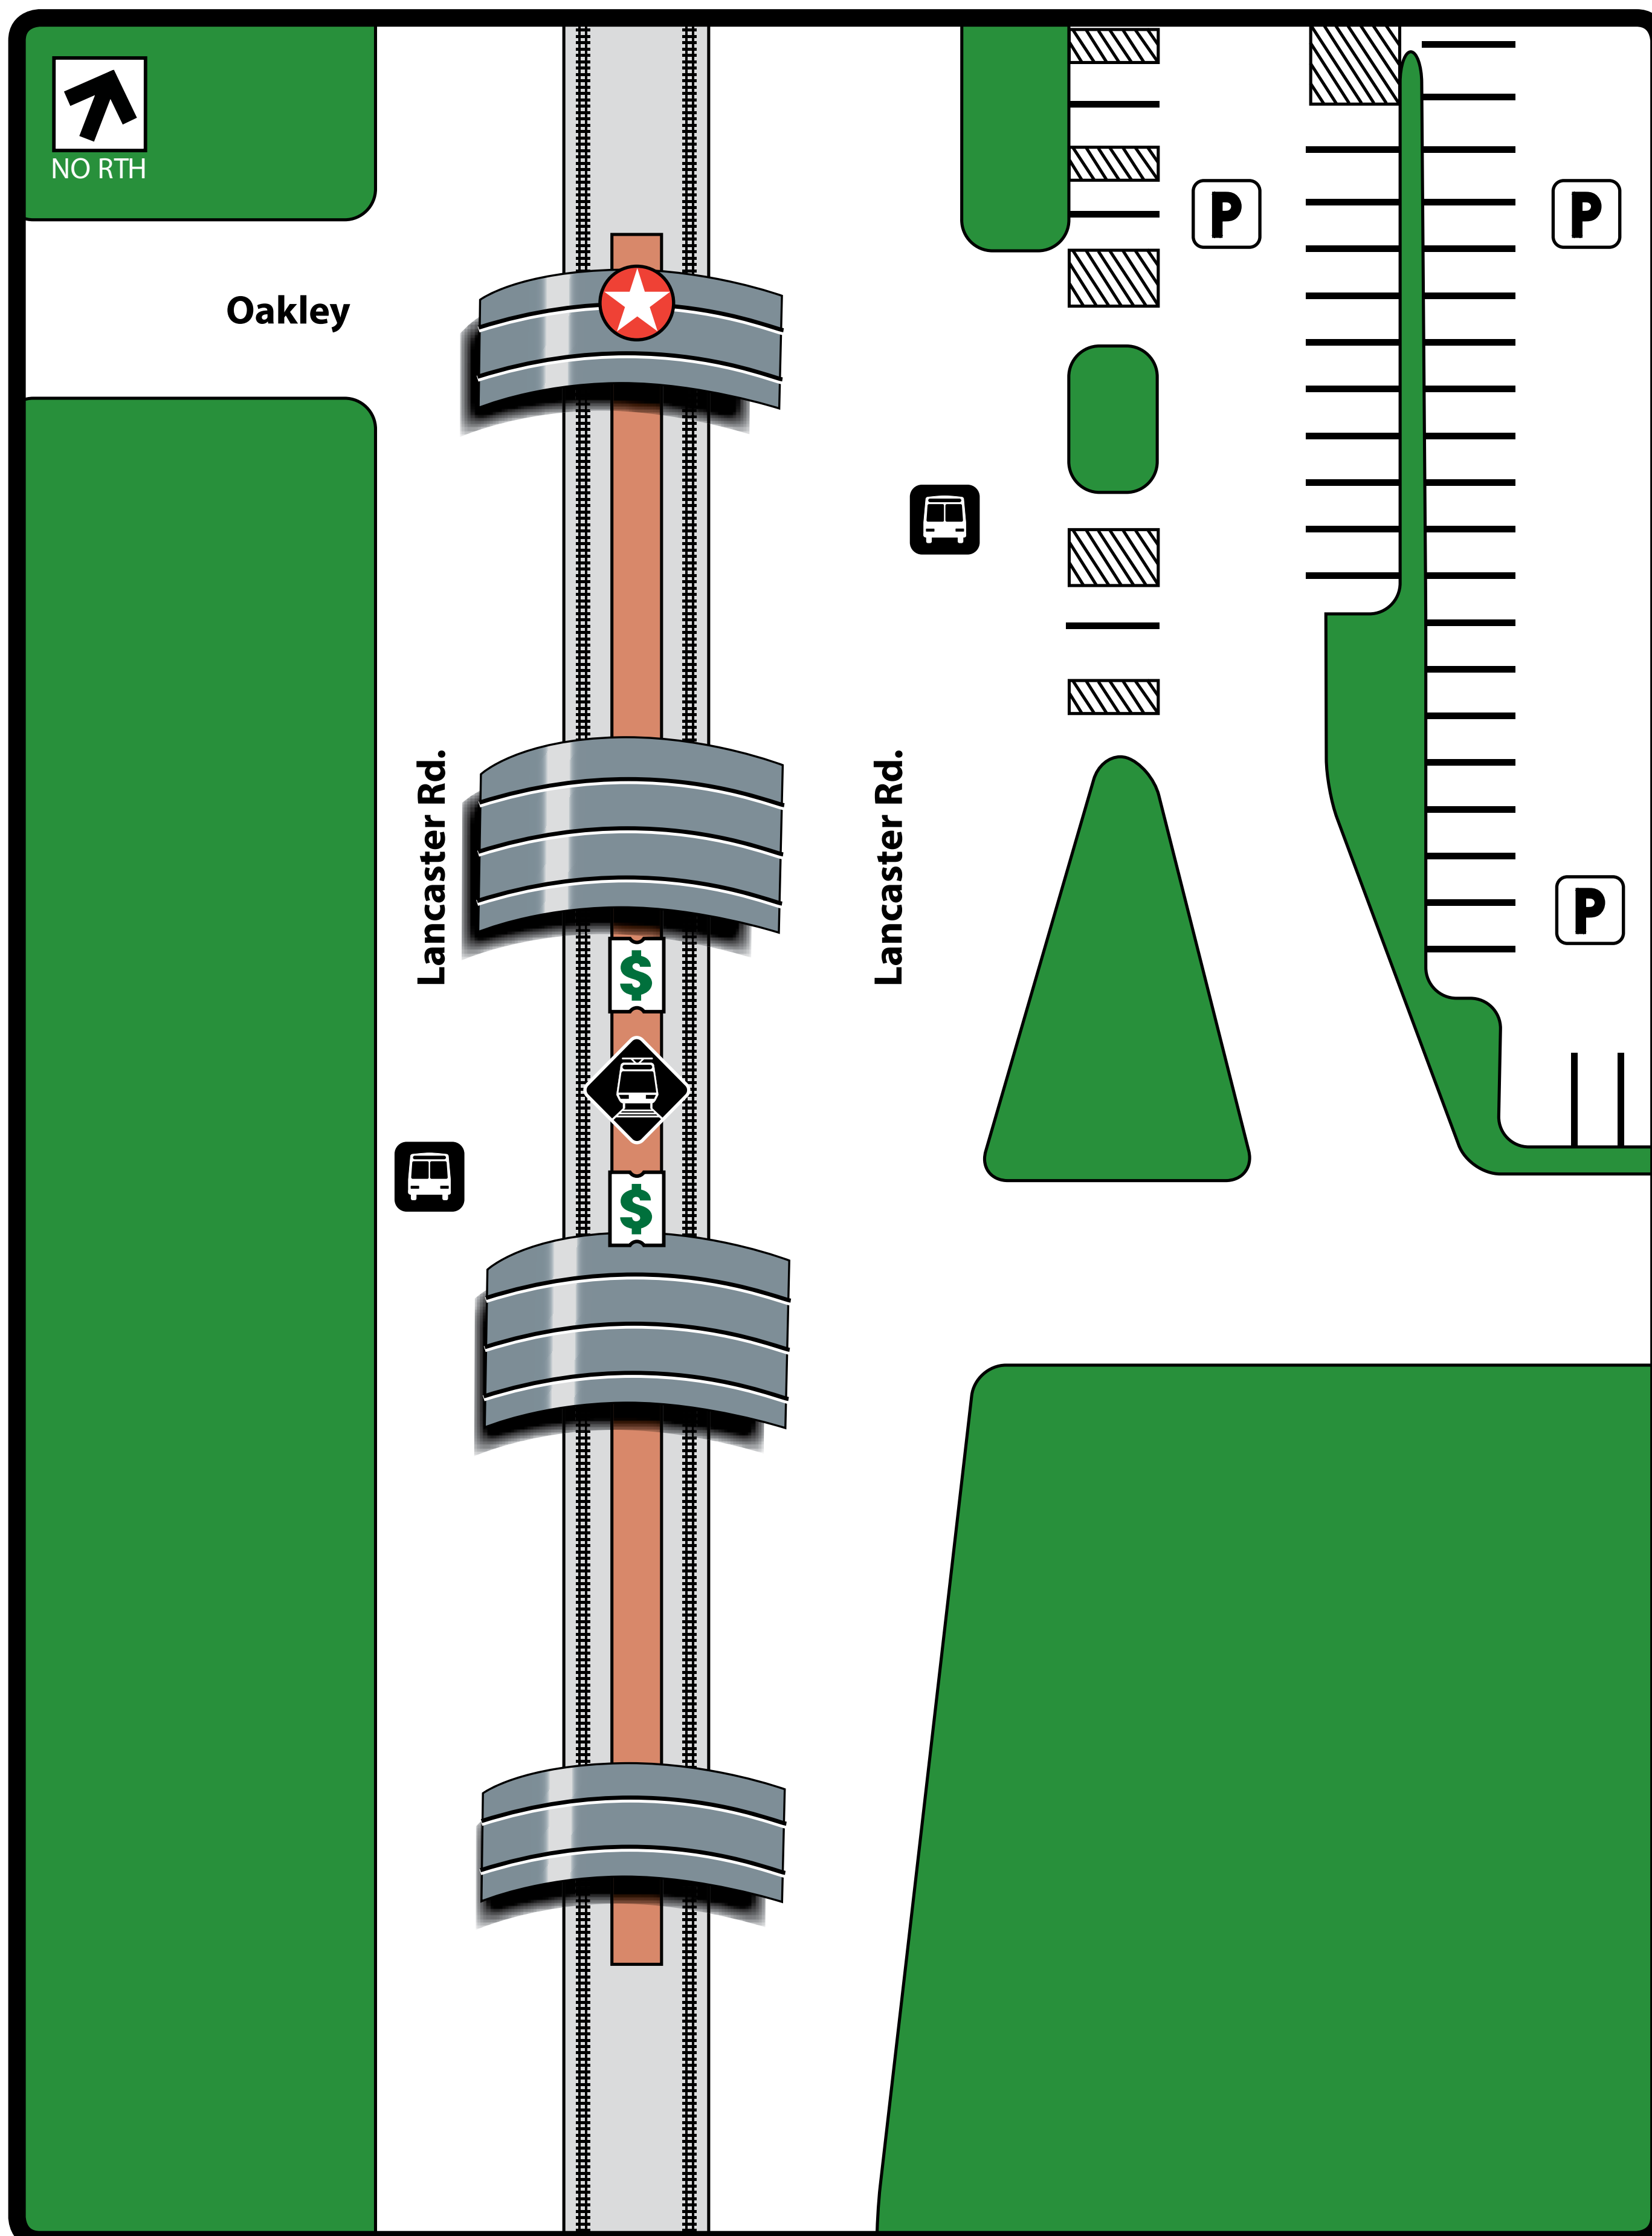

Kiest Station

Legend

- You are here
- Rail Station Platform
- Bus Departures
- Ticket Vending Machine
- Parking

Where to Board Bus

- 1** 405 Ledbetter Station, 444 Ledbetter Station, Rail Disruption Shuttle
- 2** 405 Parkland Station, 444 Cockrell Hill, 522 Zoo Station, 541 Fawn Valley, Paratransit, Rail Disruption Shuttle