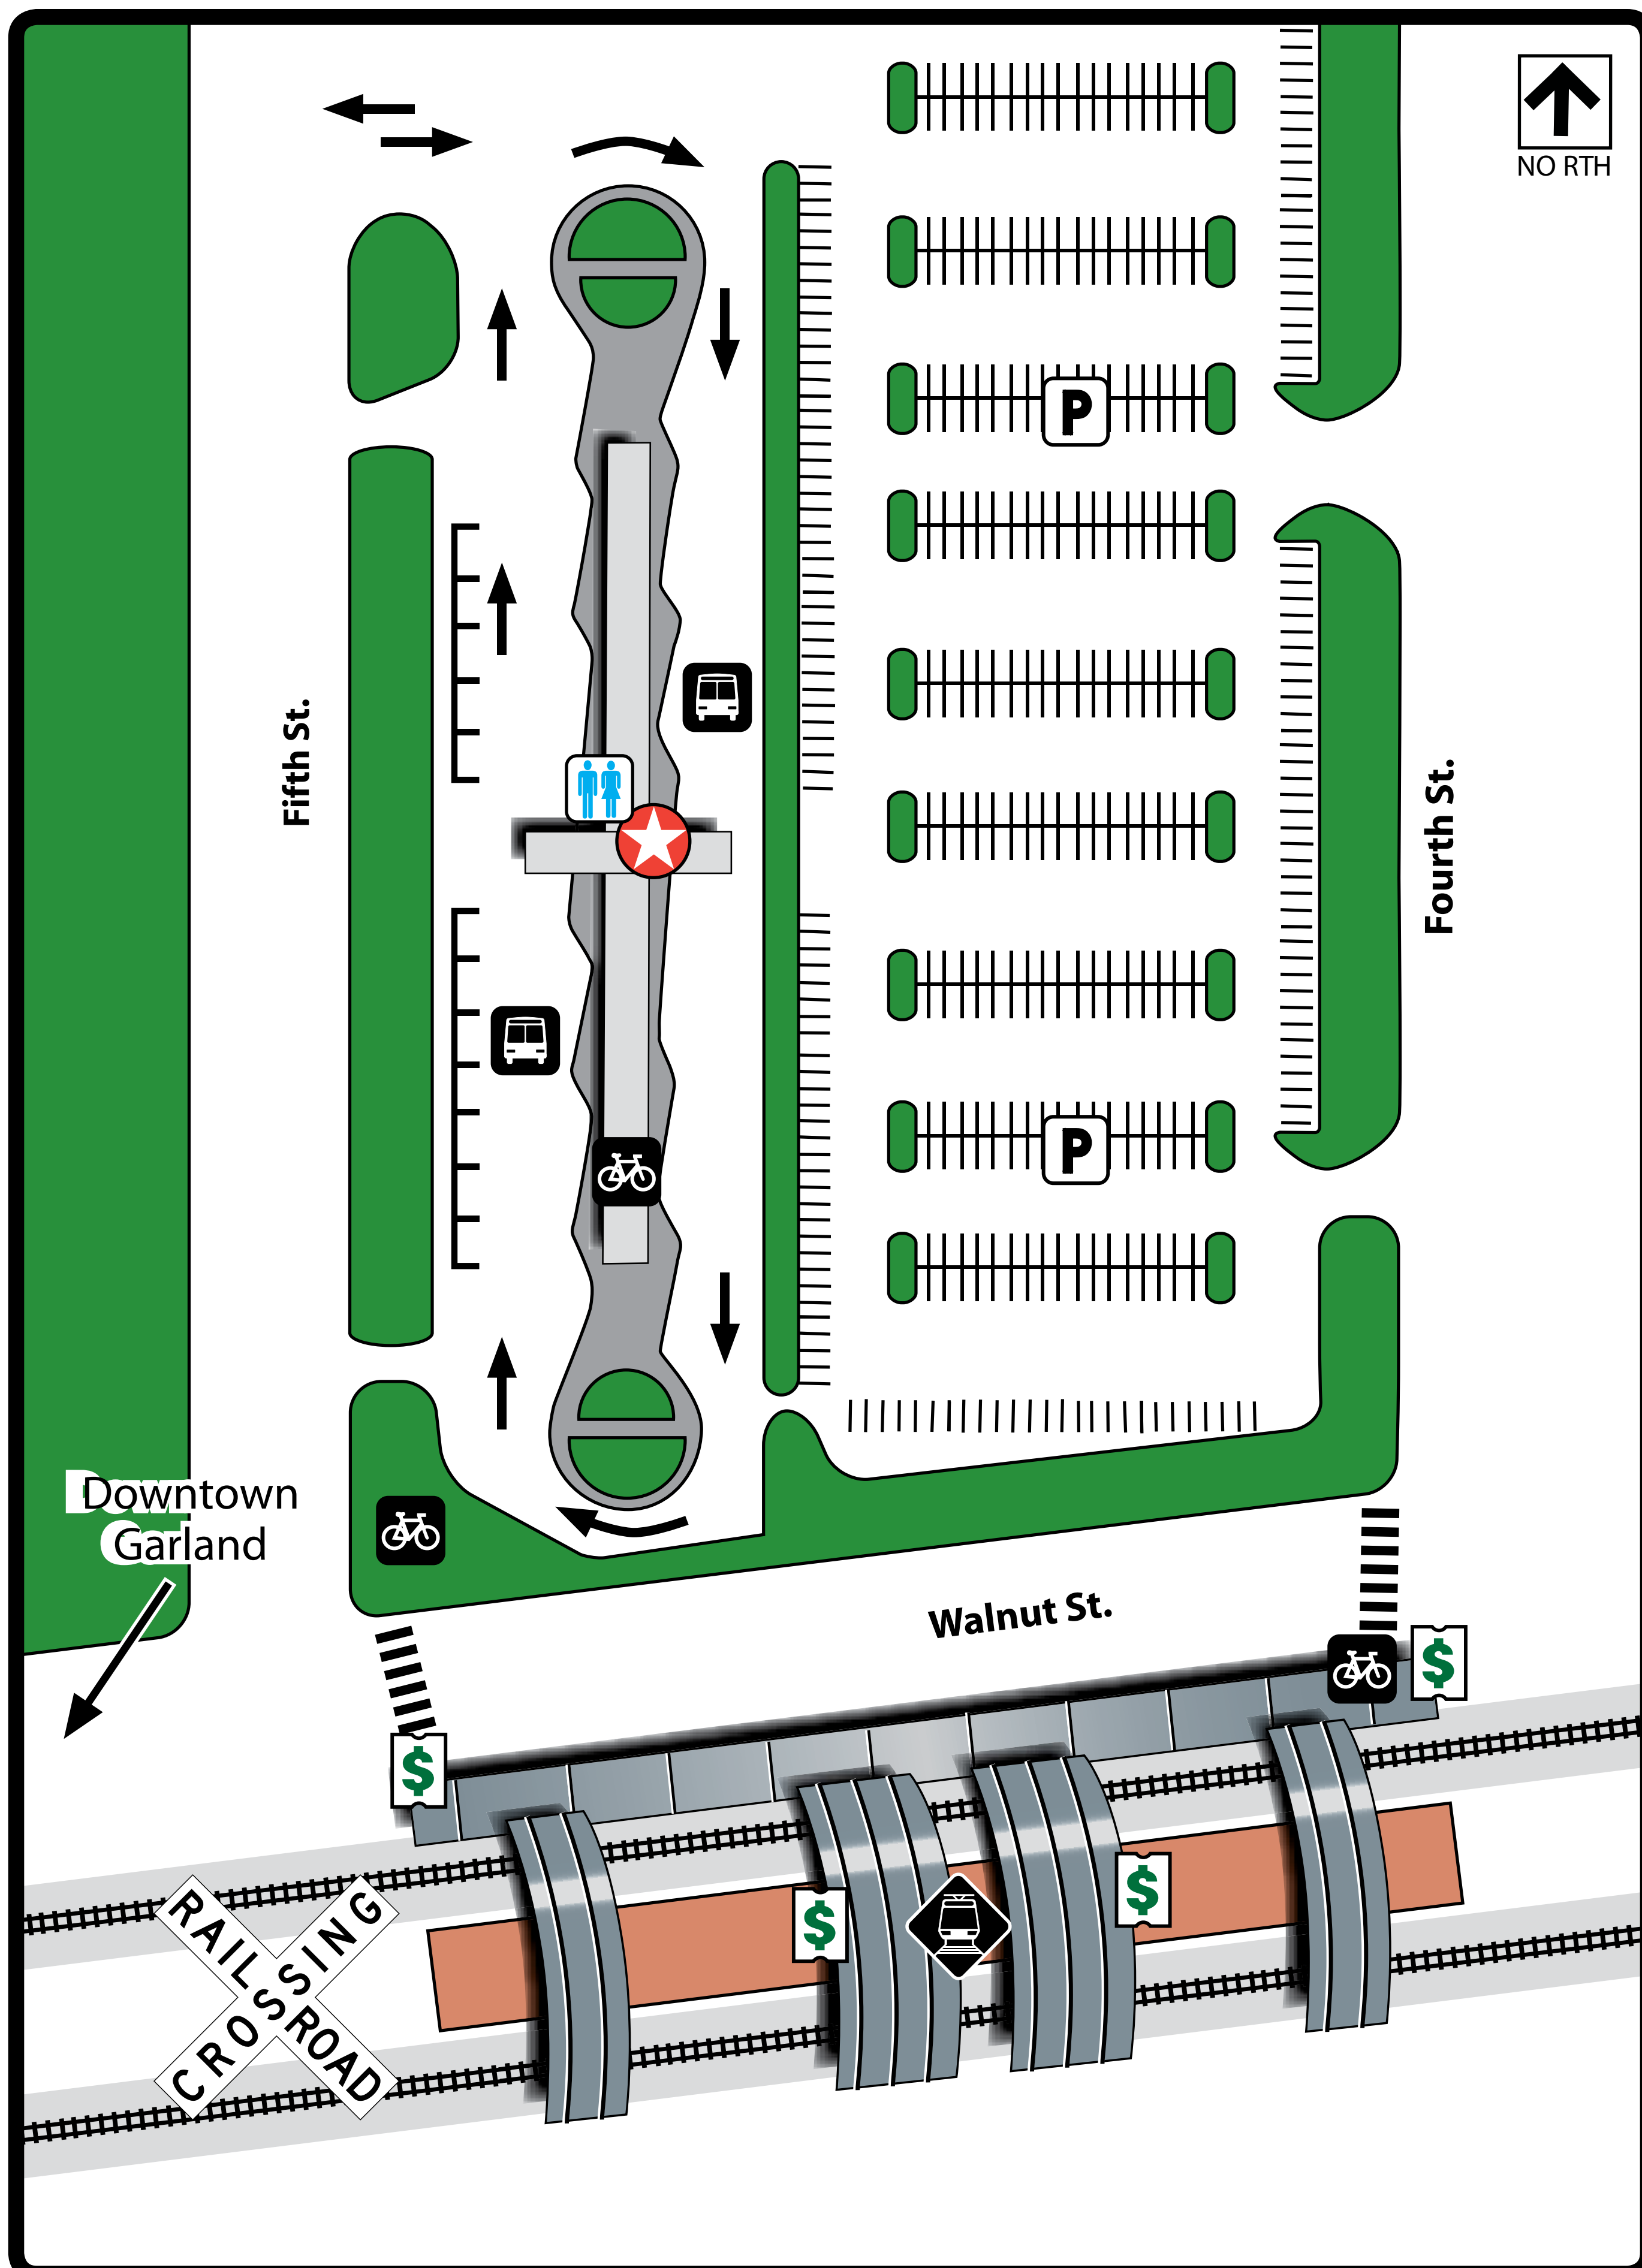

Downtown Garland Station

Legend

- You are here
- Schedules and Restrooms
- Rail Station Platform
- Bus Departures
- Ticket Vending Machine
- Parking
- Railroad Crossing
- Bike Locker
- Pedestrian Crosswalk

Where to Board Bus

- 1** Rail Disruption Shuttle, Paratransit
- 2** For Future Use
- 3** 377
- 4** 463
- 5** 486
- 6** 400
- 7** 571
- 8** 566
- 9** 378
- 10** 380
- 11** 513
- 12** 887

No Smoking on DART Property