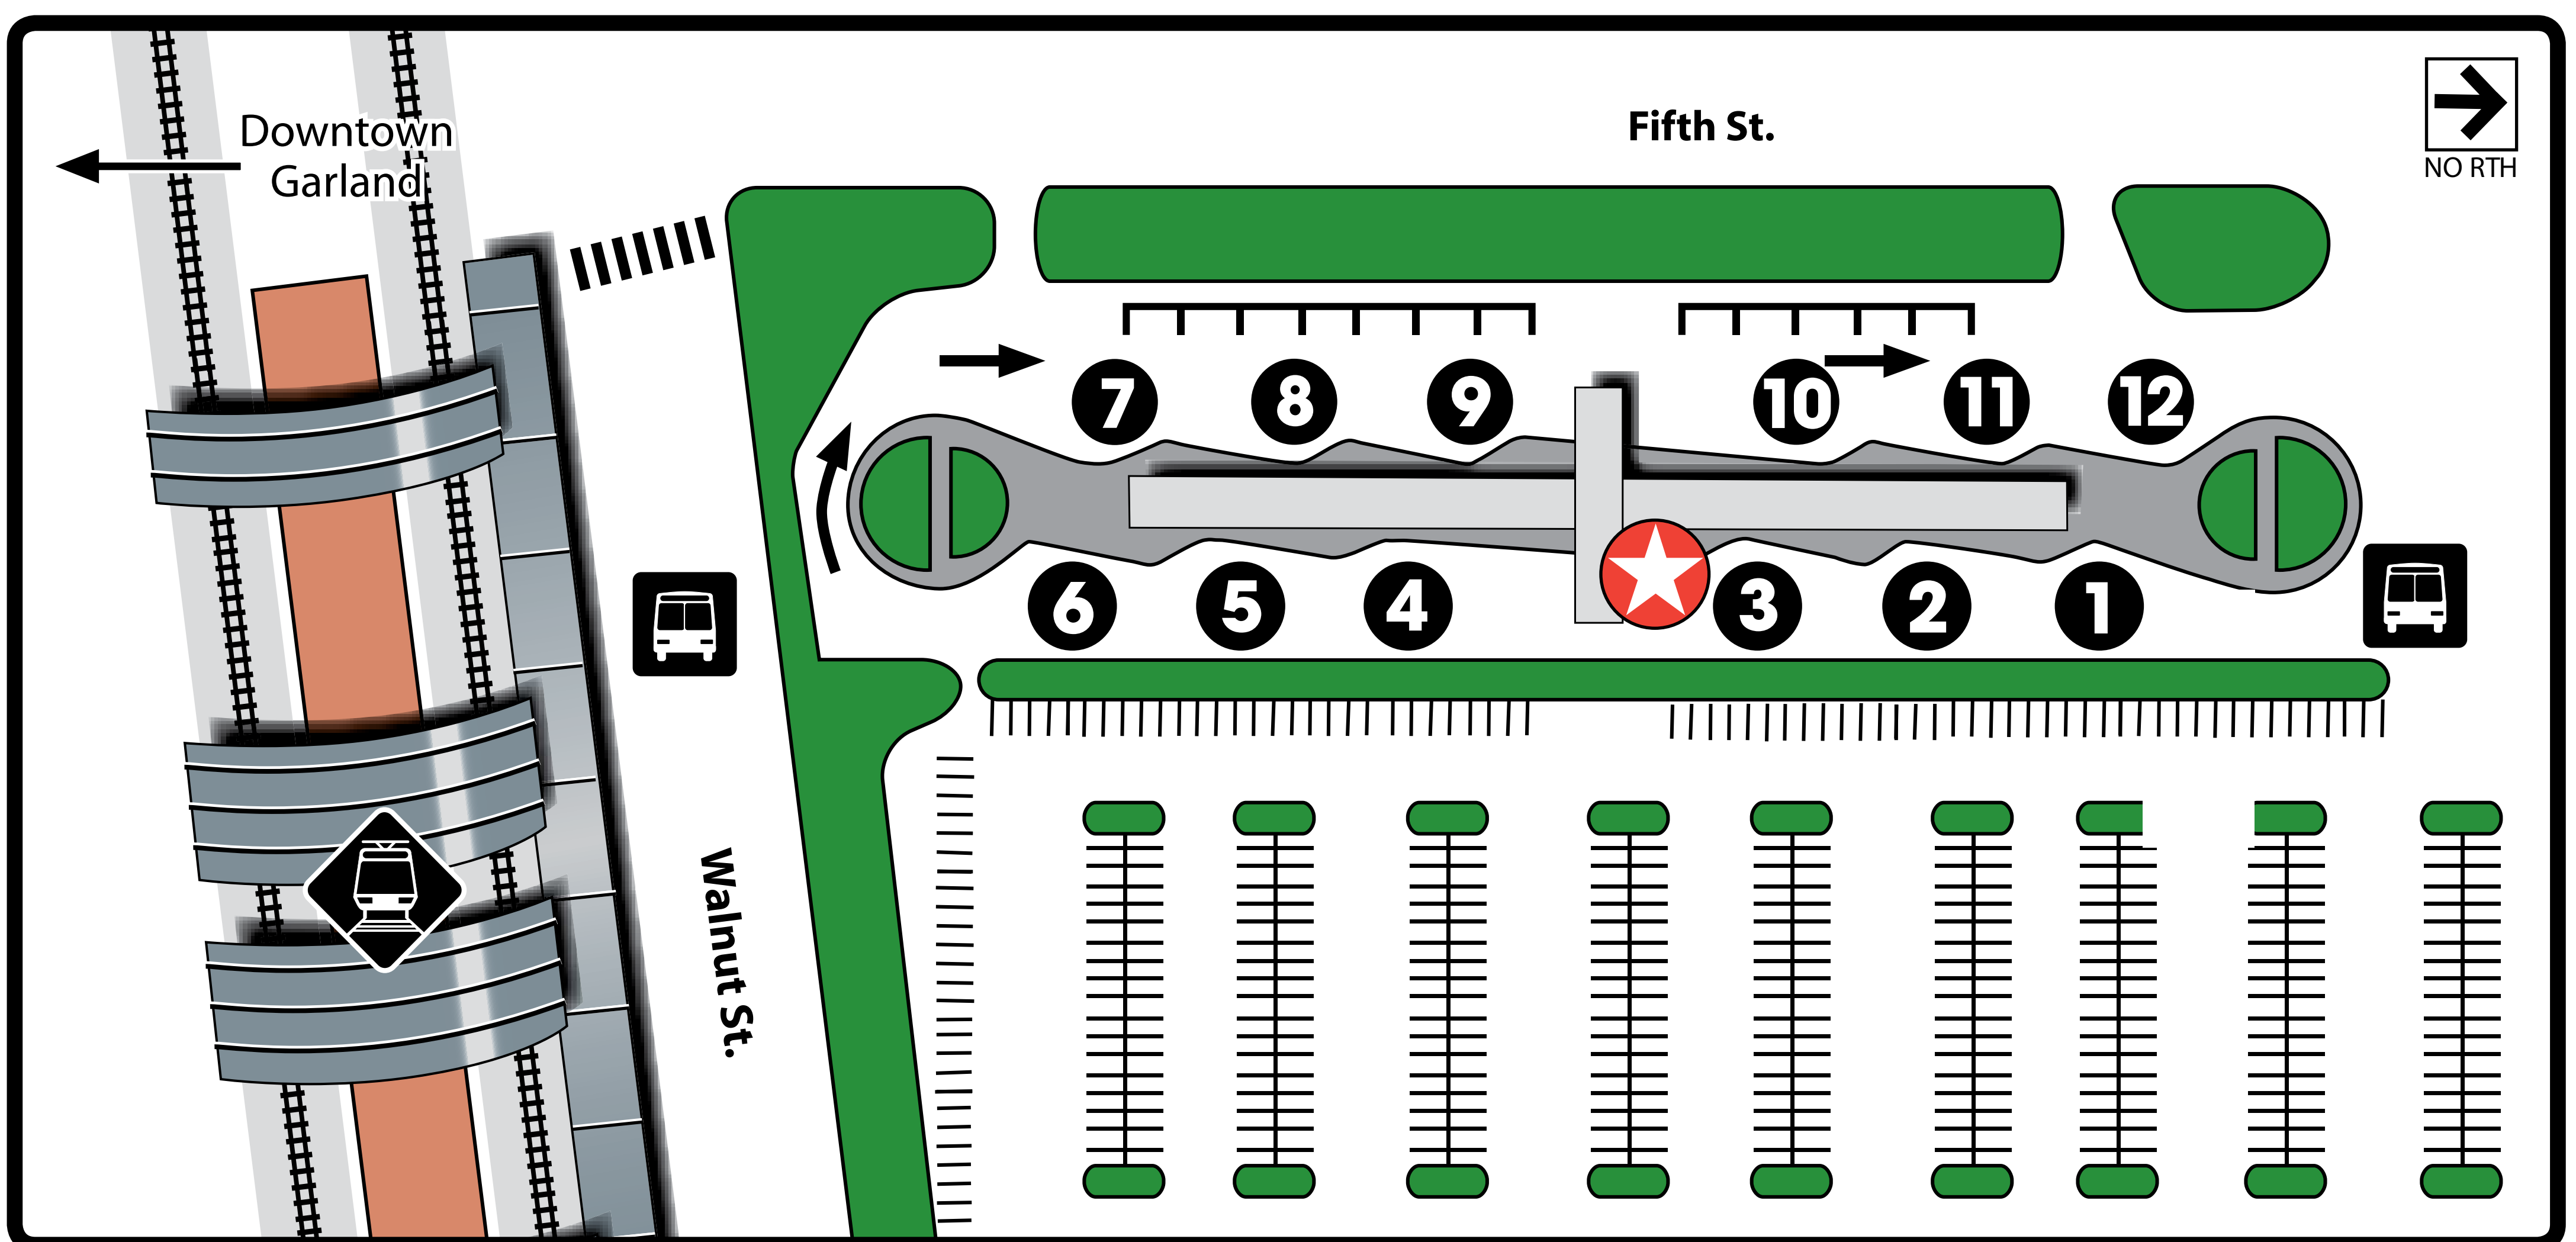

Downtown Garland Station

Legend

- You are here
- Schedules and Restrooms
- Rail Station Platform
- Bus Departures
- Ticket Vending Machine
- Parking
- Railroad Crossing
- Bike Locker
- Pedestrian Crosswalk

Where to Board Bus

- 1** Rail Disruption Shuttle, Paratransit
- 2** For Future Use
- 3** 377
- 4** 463
- 5** 486
- 6** 400
- 7** 571
- 8** 566
- 9** 378
- 10** 380
- 11** 513
- 12** 887

No Smoking on DART Property